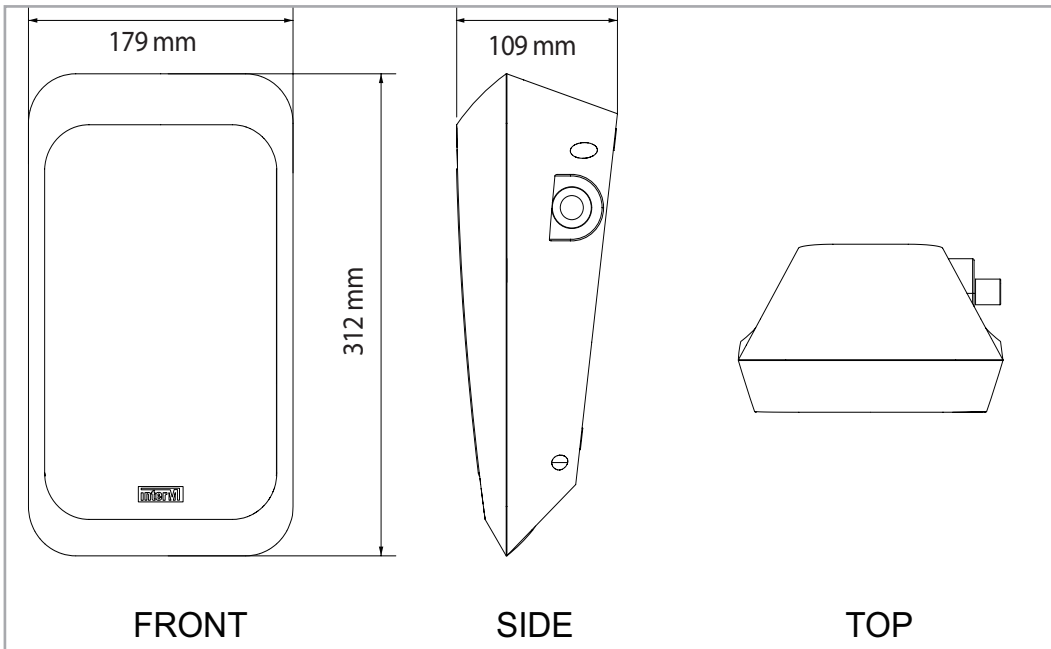

FEATURES

- High quality speaker driver
- Stylish and sleek design wall speaker
- A design adopted in modern sense
- Sound volume adjustable with attenuator (IWS-03A/10A)

SPECIFICATION

Model	IWS-10/10A	
Type	6.5", Full-range Wall Speaker	
Unit	6.5"	
Power Handling(AES)	10W	
Input Power	100V	10/3W
	70V	-
Impedance	100V	1k/3.3kΩ
	70V	-
	LOW	-
Power Selection	Rotary Switch(A Ver.)	
Frequency Response (-10dB)	220Hz ~ 12kHz	
Sensitivity (1W/1m 300,400,500,600Hz avg.)	90dB	
Maximum SPL	100dB	
Norminal Dispersion (HxV)	120° x 120°	
Input Connector	3P Screw Terminal	
Enclosure Material	HIPS	
Enclosure Color	Black/Ivory	
Grill Material	Jersey	
Grill Color	Black/Ivory	
Weights (Net)	1.1/1.3(10A) kg	
Dimension (Net, WxHxD, mm)	179 x 312 x 109	
Weather Resistant	-	
Certification	-	
Included Accessories	Anchor bolt x 1	

IWS-10/10A(I/B)

Wall
Speaker

TECHNICAL DATA

DIMENSION

SPEAKER INSTALLATION GUIDE